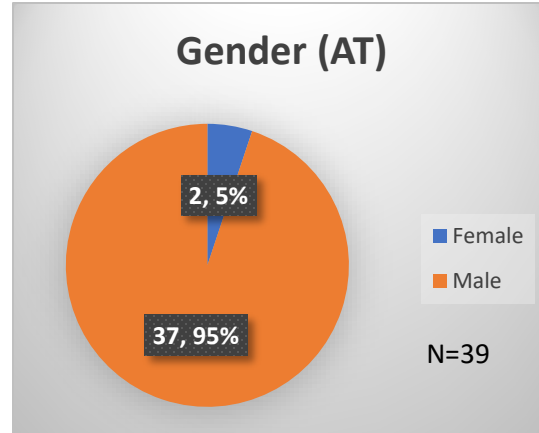

Daily Data Dashboard – January 23, 2023

Demographics for JTDC Population

Monday Morning Midnight Count

Total # of probation Involved youth¹: 1,062

¹ Probation Active: Any youth who is pending sentencing with an active social history, has been formally placed on probation or supervision with Cook County Juvenile Probation on the date of the report.

*Age, Gender and Race for Criminal Court population (N=1) is not represented in this report.

Data sources: cFive Supervisor – Probation Population and RMIS – JTDC Population

Daily Data Dashboard – January 23, 2023
Demographics for JTDC Population
Monday Morning Midnight Count