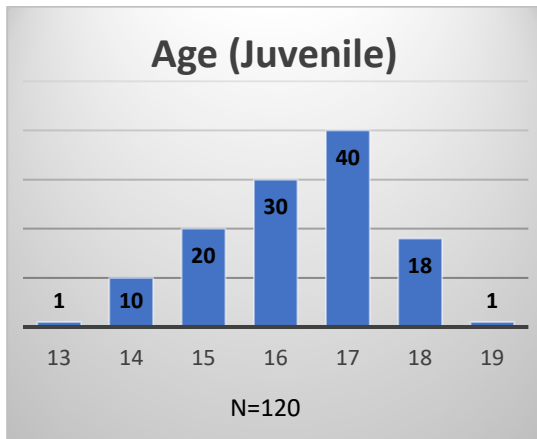

Daily Data Dashboard – January 23, 2023

Demographics for JTDC Population

Monday Morning Midnight Count

Total # of probation Involved youth¹: 1,062

¹ Probation Active: Any youth who is pending sentencing with an active social history, has been formally placed on probation or supervision with Cook County Juvenile Probation on the date of the report.

*Age, Gender and Race for Criminal Court population (N=1) is not represented in this report.

Data sources: cFive Supervisor – Probation Population and RMIS – JTDC Population

Daily Data Dashboard – January 23, 2023
Demographics for JTDC Population
Monday Morning Midnight Count