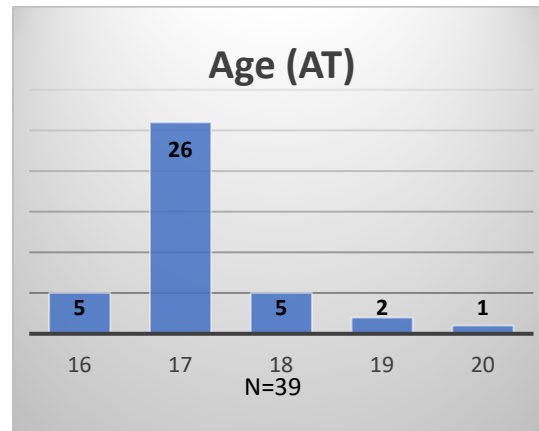

Daily Data Dashboard – January 23, 2023

Demographics for JTDC Population

Monday Morning Midnight Count

Total # of probation Involved youth¹: 1,062

¹ Probation Active: Any youth who is pending sentencing with an active social history, has been formally placed on probation or supervision with Cook County Juvenile Probation on the date of the report.

*Age, Gender and Race for Criminal Court population (N=1) is not represented in this report.

Data sources: cFive Supervisor – Probation Population and RMIS – JTDC Population

Daily Data Dashboard – January 23, 2023
Demographics for JTDC Population
Monday Morning Midnight Count