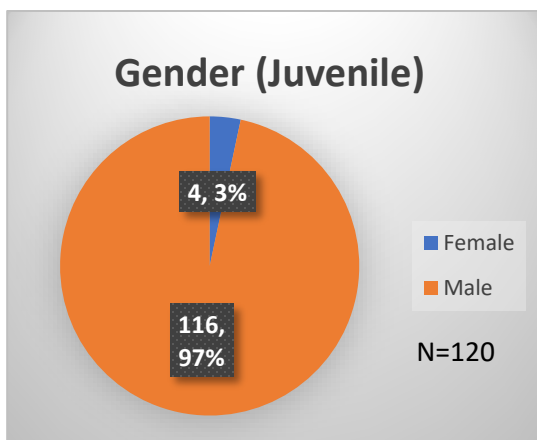

Daily Data Dashboard – January 23, 2023

Demographics for JTDC Population

Monday Morning Midnight Count

Total # of probation Involved youth¹: 1,062

¹ Probation Active: Any youth who is pending sentencing with an active social history, has been formally placed on probation or supervision with Cook County Juvenile Probation on the date of the report.

*Age, Gender and Race for Criminal Court population (N=1) is not represented in this report.

Data sources: cFive Supervisor – Probation Population and RMIS – JTDC Population

Daily Data Dashboard – January 23, 2023
Demographics for JTDC Population
Monday Morning Midnight Count