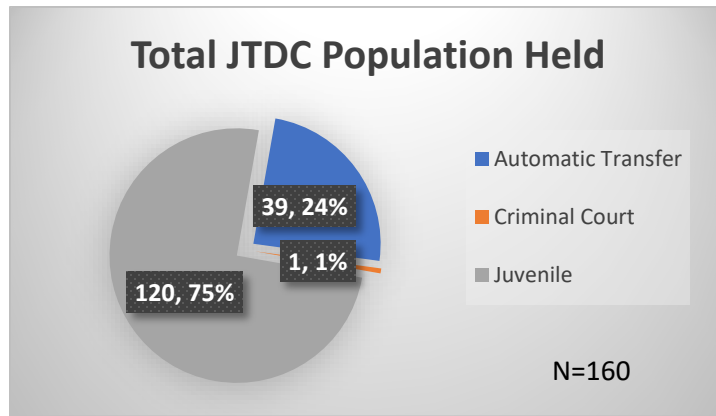

Daily Data Dashboard – January 23, 2023

Demographics for JTDC Population

Monday Morning Midnight Count

Total # of probation Involved youth¹: 1,062

¹ Probation Active: Any youth who is pending sentencing with an active social history, has been formally placed on probation or supervision with Cook County Juvenile Probation on the date of the report.

*Age, Gender and Race for Criminal Court population (N=1) is not represented in this report.

Data sources: cFive Supervisor – Probation Population and RMIS – JTDC Population

Daily Data Dashboard – January 23, 2023
Demographics for JTDC Population
Monday Morning Midnight Count